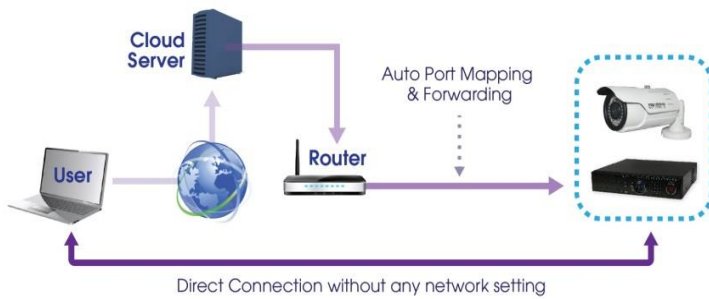

NETWORK CAMERA

HC Series - HC-ID421FL Indoor Dome Camera

Features

- 2.1Mega Pixel 1/2.9" Progressive Scan
- 3.6mm MEGAPIXEL LENS (ICR)
- IR LED 24EA
- H.264 Main Profile Dual-Stream
- Full-HD Real-Time(30fps) transmission
- Motion detection Pre & Post Alarm Video Buffering.
- Image transmission to FTP or e-mail on event trigger
- ezP2P™ Cloud Service without any complicated network setting
- ezLink™ for Instant Live Monitoring with Mac Address Input
- Remote Monitoring by Remote S/W(CMS) & Smart Phone
- Simultaneous connection of Max.10 users
- PoE support
- ONVIF support
- UPnP support

(*) Specification is subject to change without prior notice.

ezP2P™ Cloud Service (www.ezp2p.com)

ezP2P™ Cloud Service is a cloud-based video management system without any complicated network setting. Just login to ezP2P™ Cloud Server (www.ezp2p.com) with your own account and enjoy thumbnail preview and instant live monitoring.

[Main Page]

[Preview]

ezLink™ with Mac Address

The easiest way to connect to the DVR just by Mac Address.

Typical PUSH Function

2 PUSH Functions below provides you with efficient monitoring and control of your DVR. It allows you to be free from constant attention to the event that may or may not happen.

PUSH Video Call to iPhone & Android Phone

PUSH Network Connection under Sensor Event

Integrated Network Solution

Guarantee unlimited scalability and seamless integration of all FOCUS products such as DVR, NVR & IP Camera over unique network.