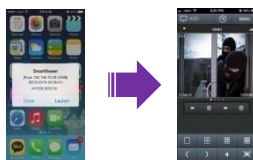

[Main Page]

[Preview]

ezLink™ with Mac Address

The easiest way to connect to the DVR just by Mac Address.

Typical PUSH Function

2 PUSH Functions below provides you with efficient monitoring and control of your DVR. It allows you to be free from constant attention to the event that may or may not happen.

PUSH Video Call to iPhone & Android Phone

PUSH Network Connection under Sensor Event

Integrated Network Solution

Guarantee unlimited scalability and seamless integration of all FOCUS products such as DVR, NVR & IP Camera over unique network.