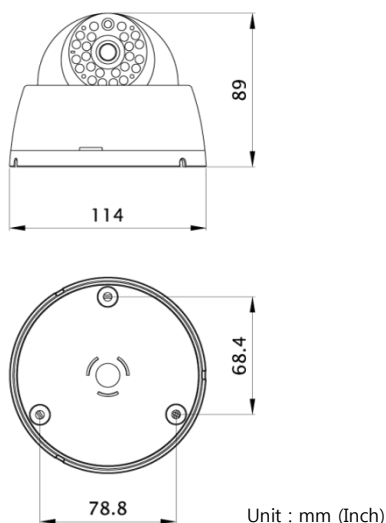

NETWORK CAMERA

HC Series - HC-ID421FL Indoor Dome Camera

Features

- 2.1Mega Pixel 1/2.9" Progressive Scan
- 3.6mm MEGAPIXEL LENS (ICR)
- IR LED 24EA
- H.264 Main Profile Dual-Stream
- Full-HD Real-Time(30fps) transmission
- Motion detection Pre & Post Alarm Video Buffering.
- Image transmission to FTP or e-mail on event trigger
- ezP2P™ Cloud Service without any complicated network setting
- ezLink™ for Instant Live Monitoring with Mac Address Input
- Remote Monitoring by Remote S/W(CMS) & Smart Phone
- Simultaneous connection of Max.10 users
- PoE support
- ONVIF support
- UPnP support

Dimension

Camera Specification

Camera		
Image Sensor	1/2.9" Progressive CMOS	
Max. Resolution	1,920 x 1,080	
Min. Illumination	Color : 1.0 Lux, 0.002 Lux (Sense-up) BW : 0.5 Lux, 0.001 Lux (Sense-up)	
ICR for Day & Night	Yes	
IR LED	24EA	
Night Vision Distance	20 meters	
MENU Control	Through Web	
ID & Camera Title	On / Off	
Day & Night	Auto / Color / BW / EXT_L / EXT-H	
Backlight	Off / Digital WDR / BLC / HLC	
3D-DNR	On / Off (0 ~ 100 Steps)	
LENS	Fixed Lens 3.6mm(ICR TYPE)	
Motion Detection Area	16 x 15 Blocks (On / Off)	
Privacy Masking Area	48 x 26 Blocks (On / Off)	
Digital Zoom	x1~x4 (On / Off)	
Electronic Shutter	Auto / Manual (1/25(1/30) ~ 1/30,000) / FLK	
Sense-up	Off / x2 ~ x8	
AGC	On / Off (0 ~ 100 Steps)	
White Balance	Auto / Manual	
Flip/Mirror	Flip On / Off, Mirror On / Off	
DeFog	On / Off	
Power / Exterior	Input Voltage	DC12V/1.5A, PoE-802.3 af
	Power Consumption	5.5W
	LED	Power, Network
	Reset Button	Factory default
Working Environment	-10~40 °C / Less than 90% RH	