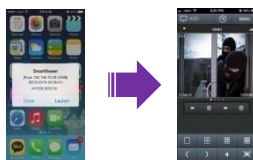

PUSH Video Call to iPhone & Android Phone