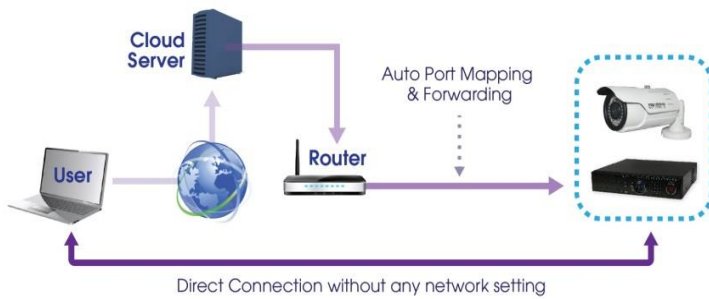

## ezP2P™ Cloud Service (www.ezp2p.com)

ezP2P™ Cloud Service is a cloud-based video management system without any complicated network setting. Just login to ezP2P™ Cloud Server (www.ezp2p.com) with your own account and enjoy thumbnail preview and instant live monitoring.

## ezLink™ with Mac Address

The easiest way to connect to the DVR just by Mac Address.